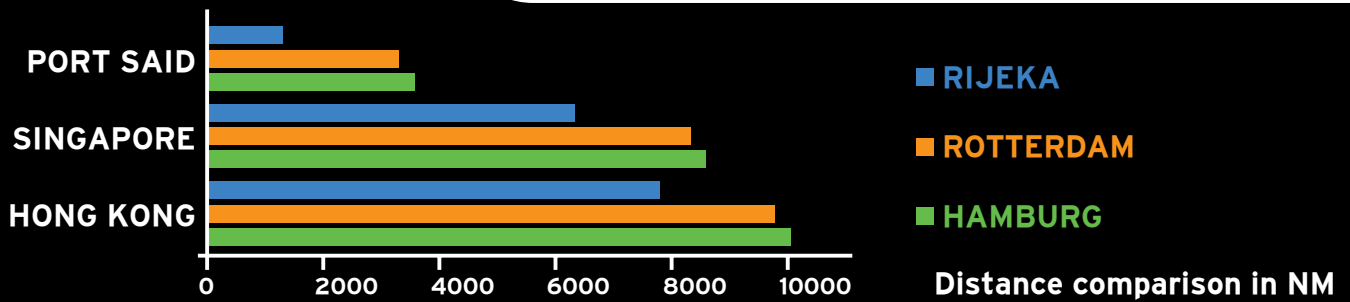

YOUR LOGISTICS PARTNER FOR CENTRAL AND EASTERN EUROPE

PORT OF RIJEKA REGIONAL DISTRIBUTION CENTRE

WEB - INTERFACE reports based on the client`s needs

REFERENCE LIST

Panasonic

GREE

HUALING