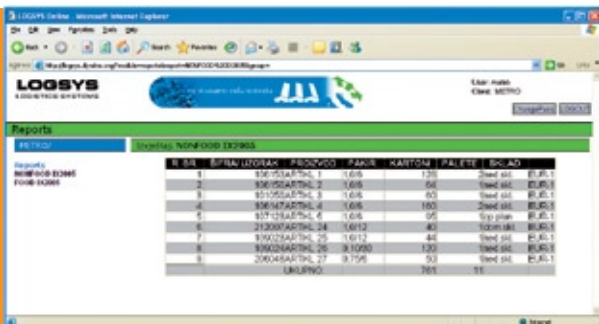

WEB - INTERFACE reports based on the client`s needs

REFERENCE LIST

Panasonic

GREE

HUALING